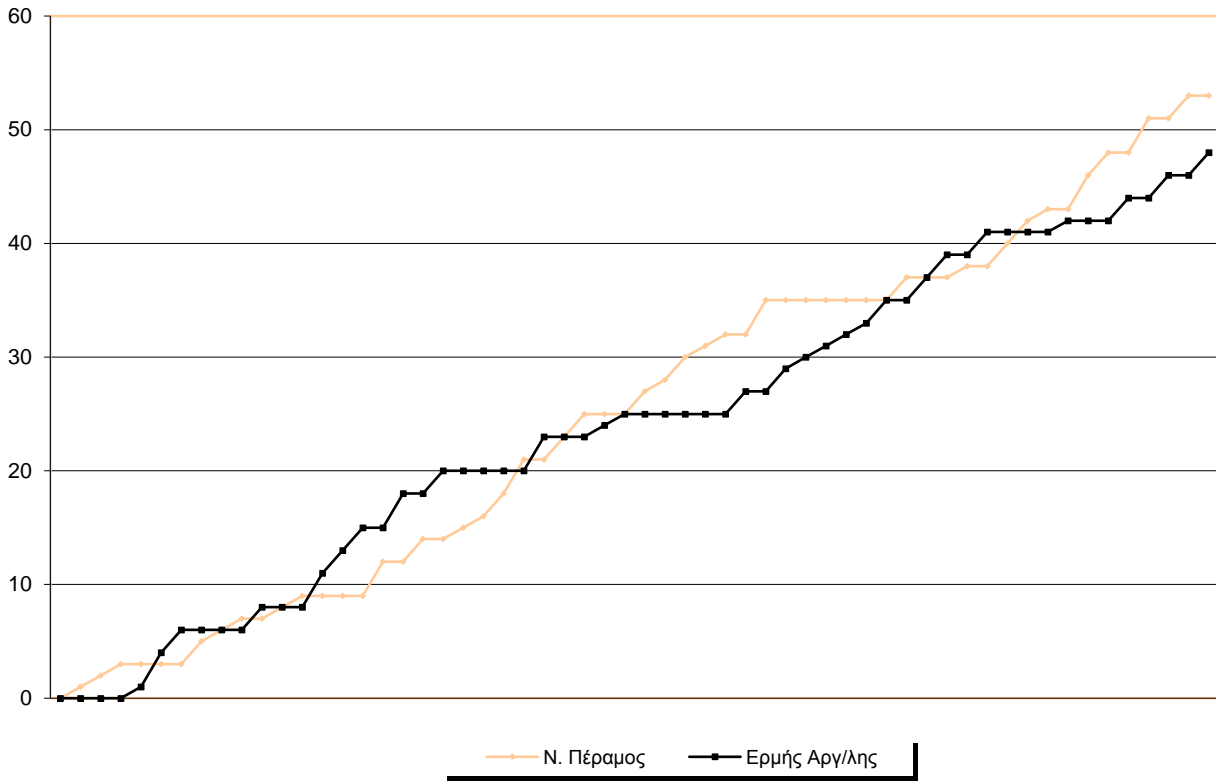

Starters - Subs ratio

Fastbreak Pts

Turnover Pts

Second Chance Pts

NOTES

Blank area for notes.

GRAPHIC STATS

SCORE EVOLUTION

SCORE DIFFERENCE

LARGEST SCORING RUN

LARGEST LEAD