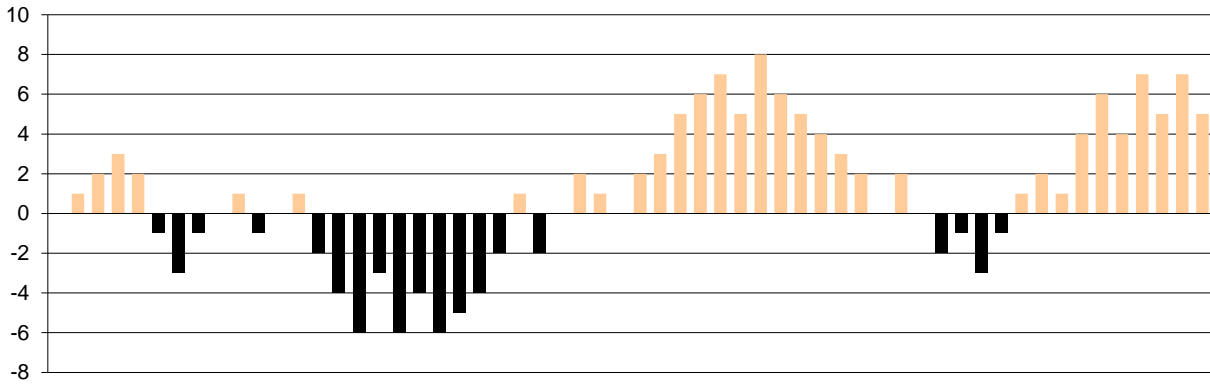

Starters - Subs ratio

Fastbreak Pts

Turnover Pts

Second Chance Pts

NOTES

Blank area for notes.

GRAPHIC STATS

SCORE EVOLUTION

SCORE DIFFERENCE

LARGEST SCORING RUN

LARGEST LEAD